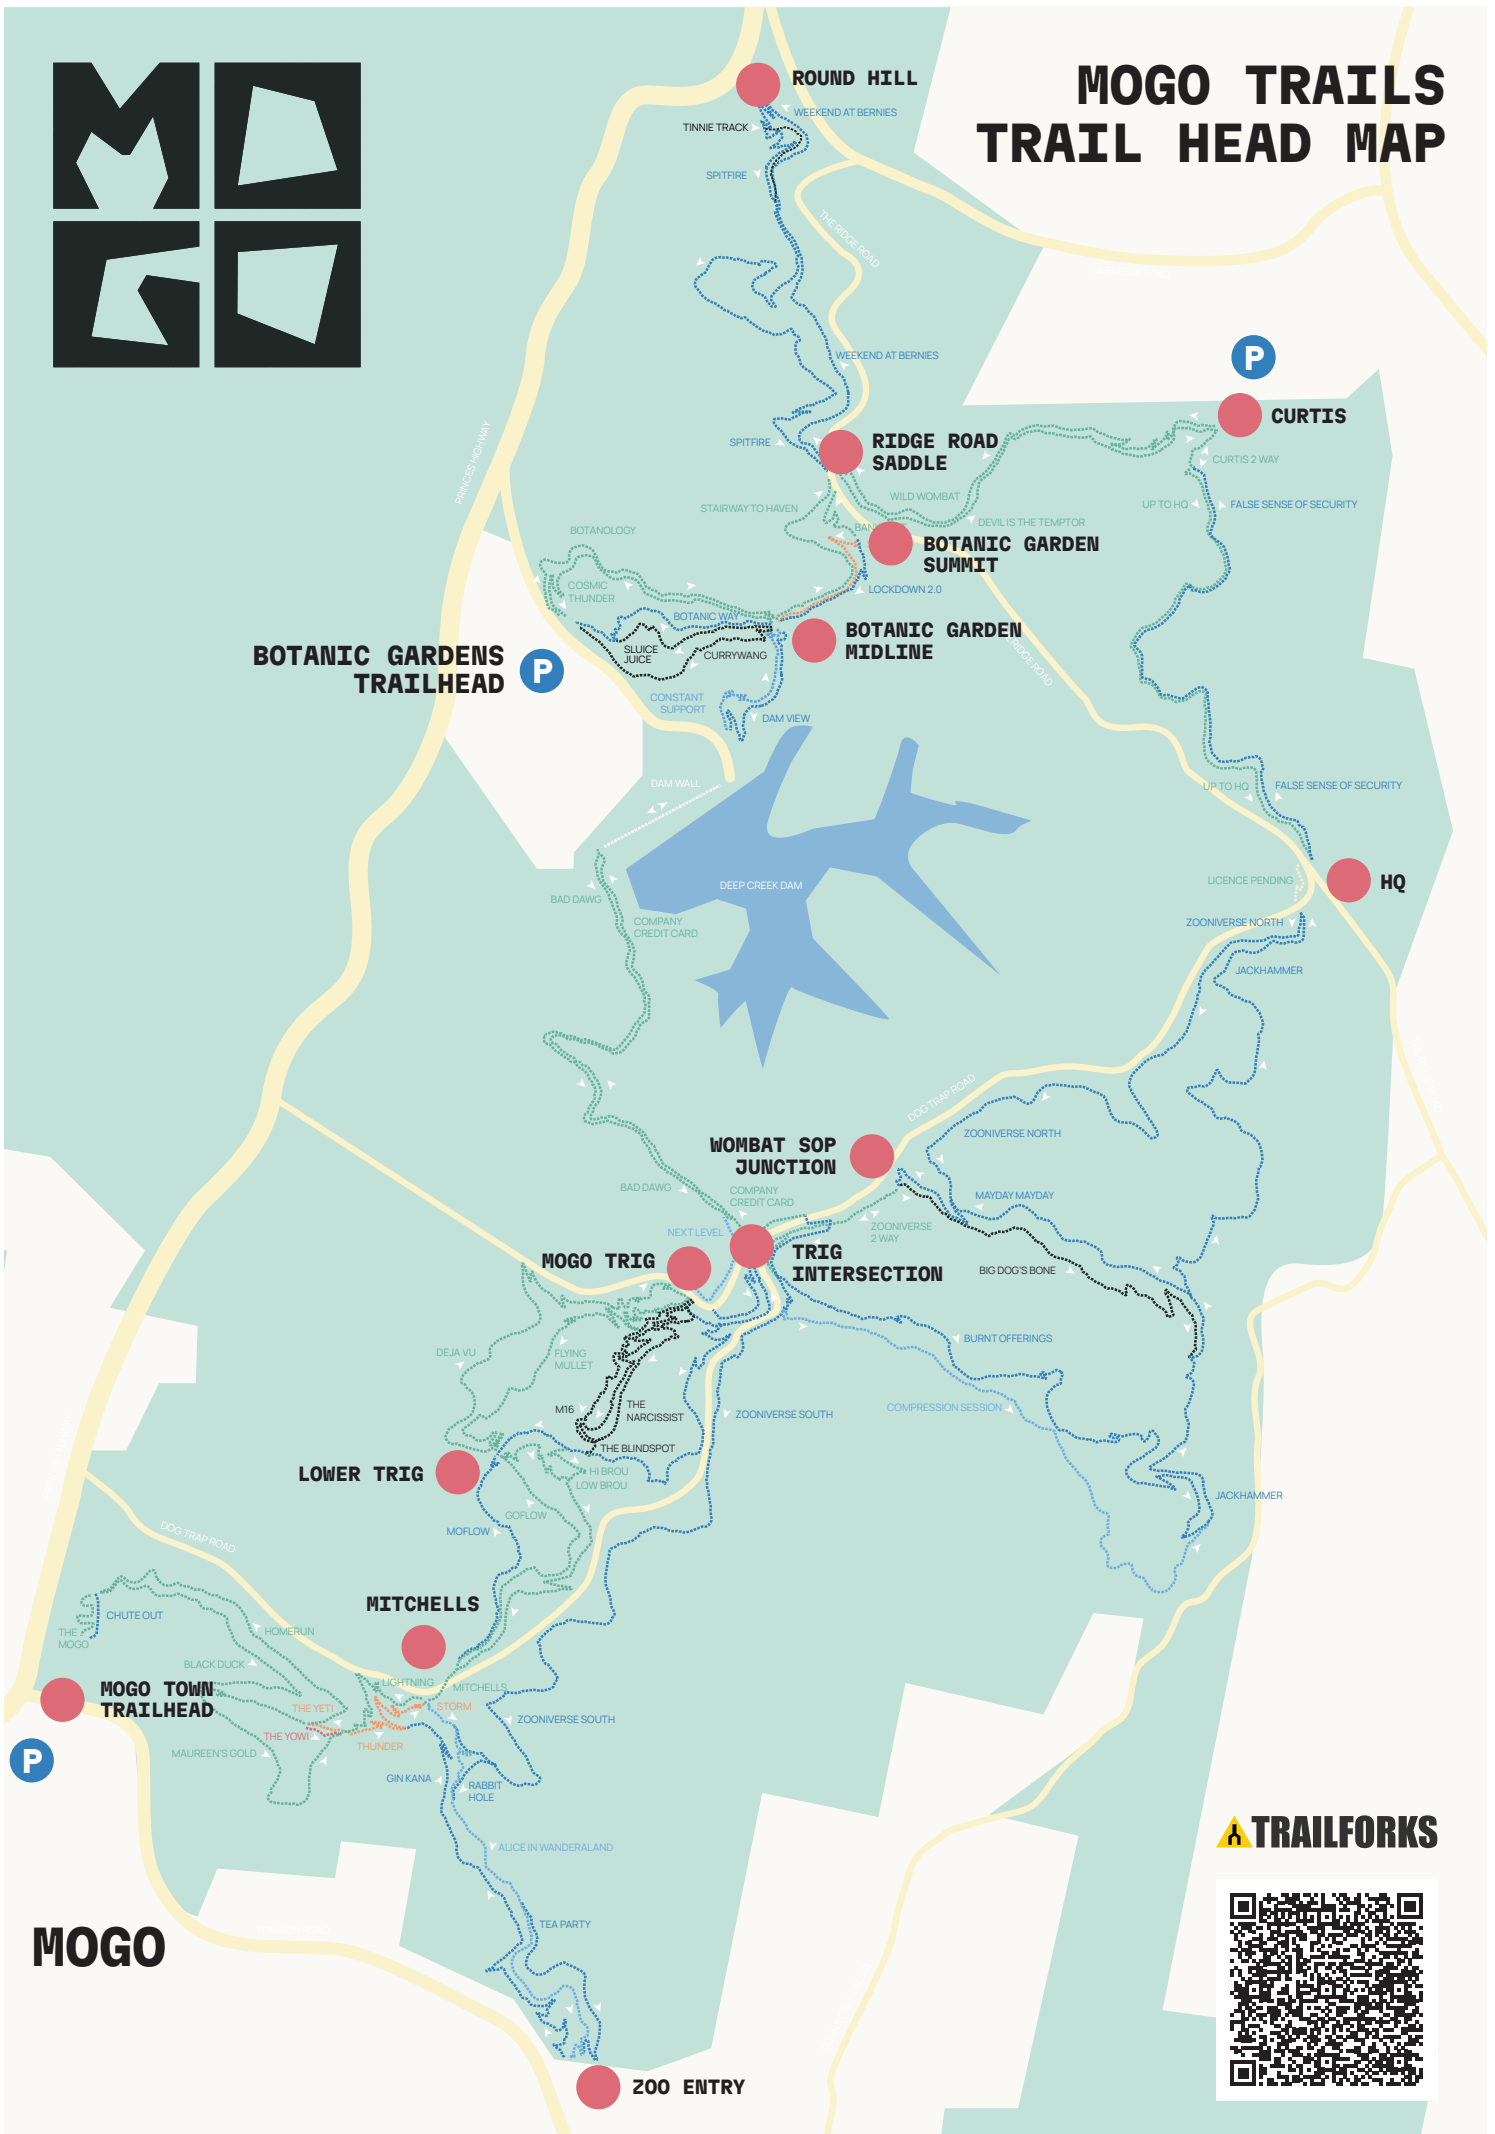

MOGO TRAILS TRAIL HEAD MAP

 **TRAILFORKS**

MOGO

ZOO ENTRY