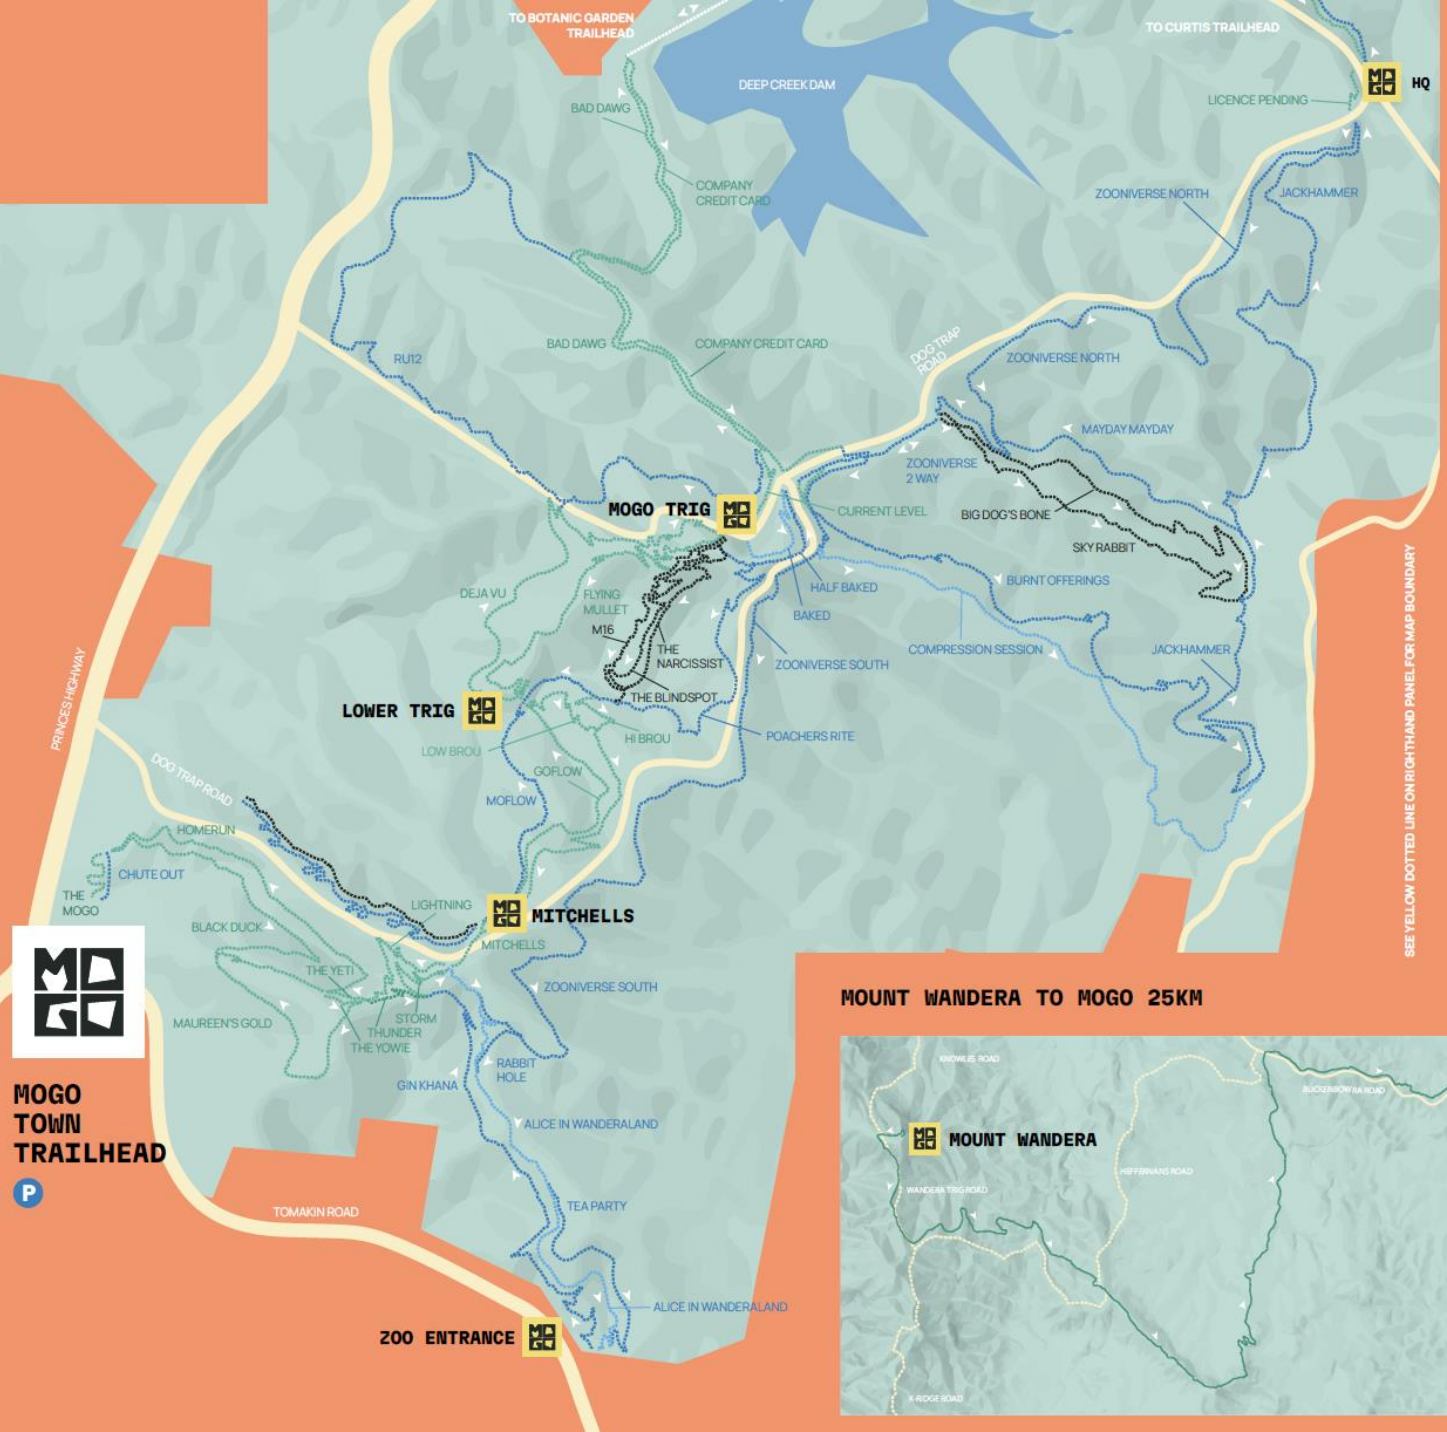

# Overview.

Network is split into East and West of the Princes Highway.

East Side: Stacked loop network with three main trail heads.

West Side: Adventure trail from Mt Wandera with remote drop point.

# MOGO NETWORK

## MOUNT WANDERA TO MOGO 25KM

**MOGO TOWN TRAILHEAD**

P

KNOWLES ROAD

BUCKENBOWRA ROAD