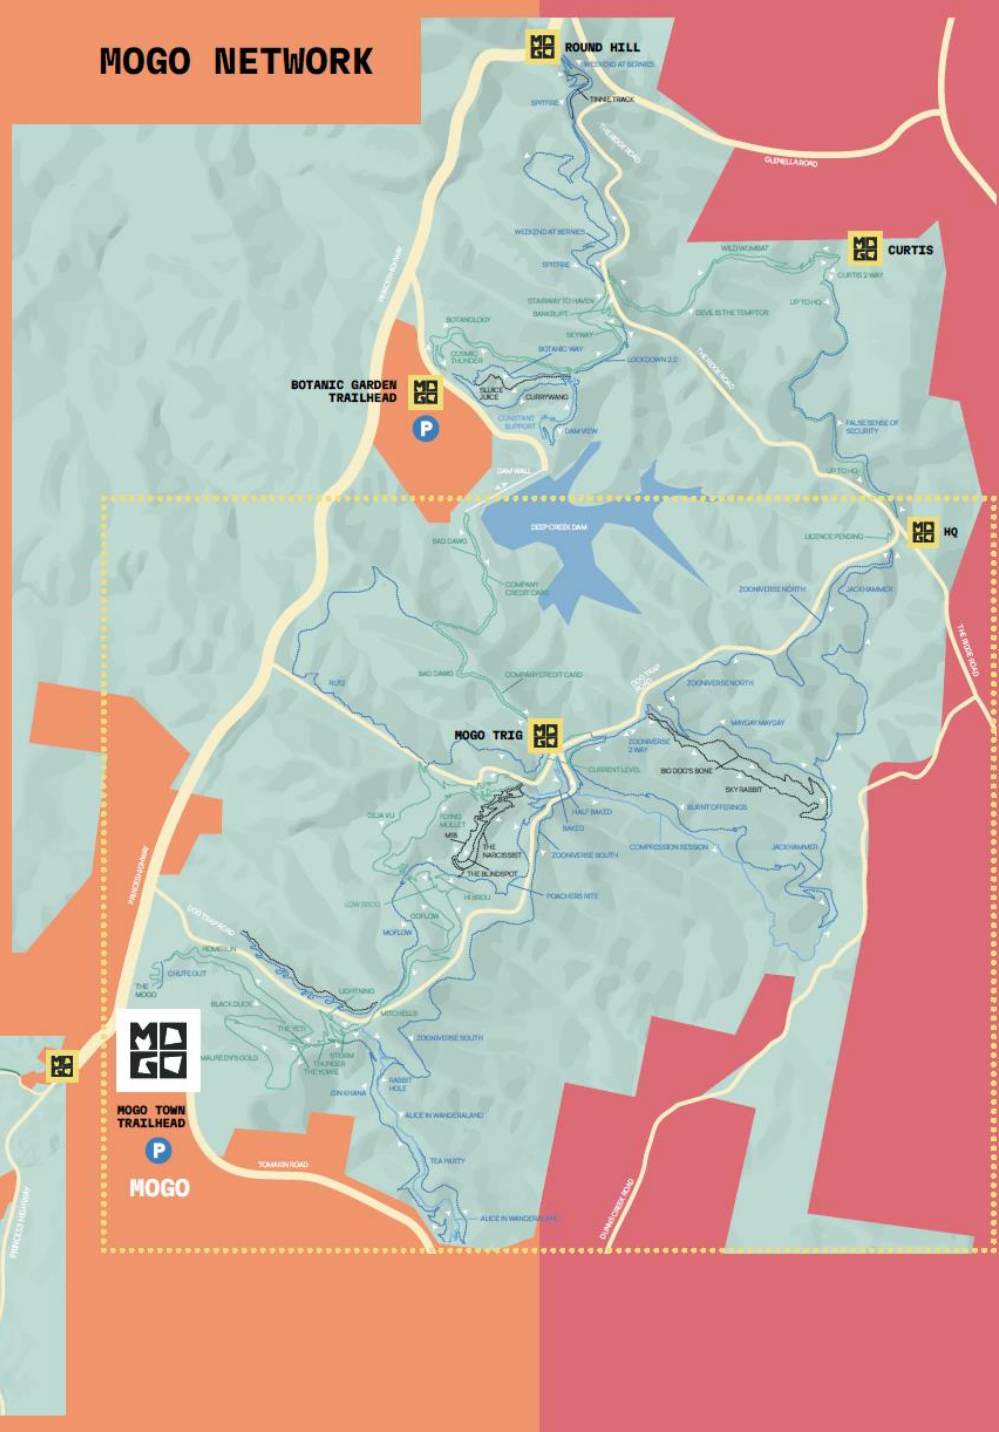

# Overview.

Network is split into East and West of the Princes Highway.

East Side: Stacked loop network with three main trail heads.

West Side: Adventure trail from Mt Wandera with remote drop point.

# MOGO NETWORK

## MOUNT WANDERA TO MOGO 25KM

**MOGO TOWN TRAILHEAD**

P

KNOWLES ROAD

BUCKENBOWRA ROAD