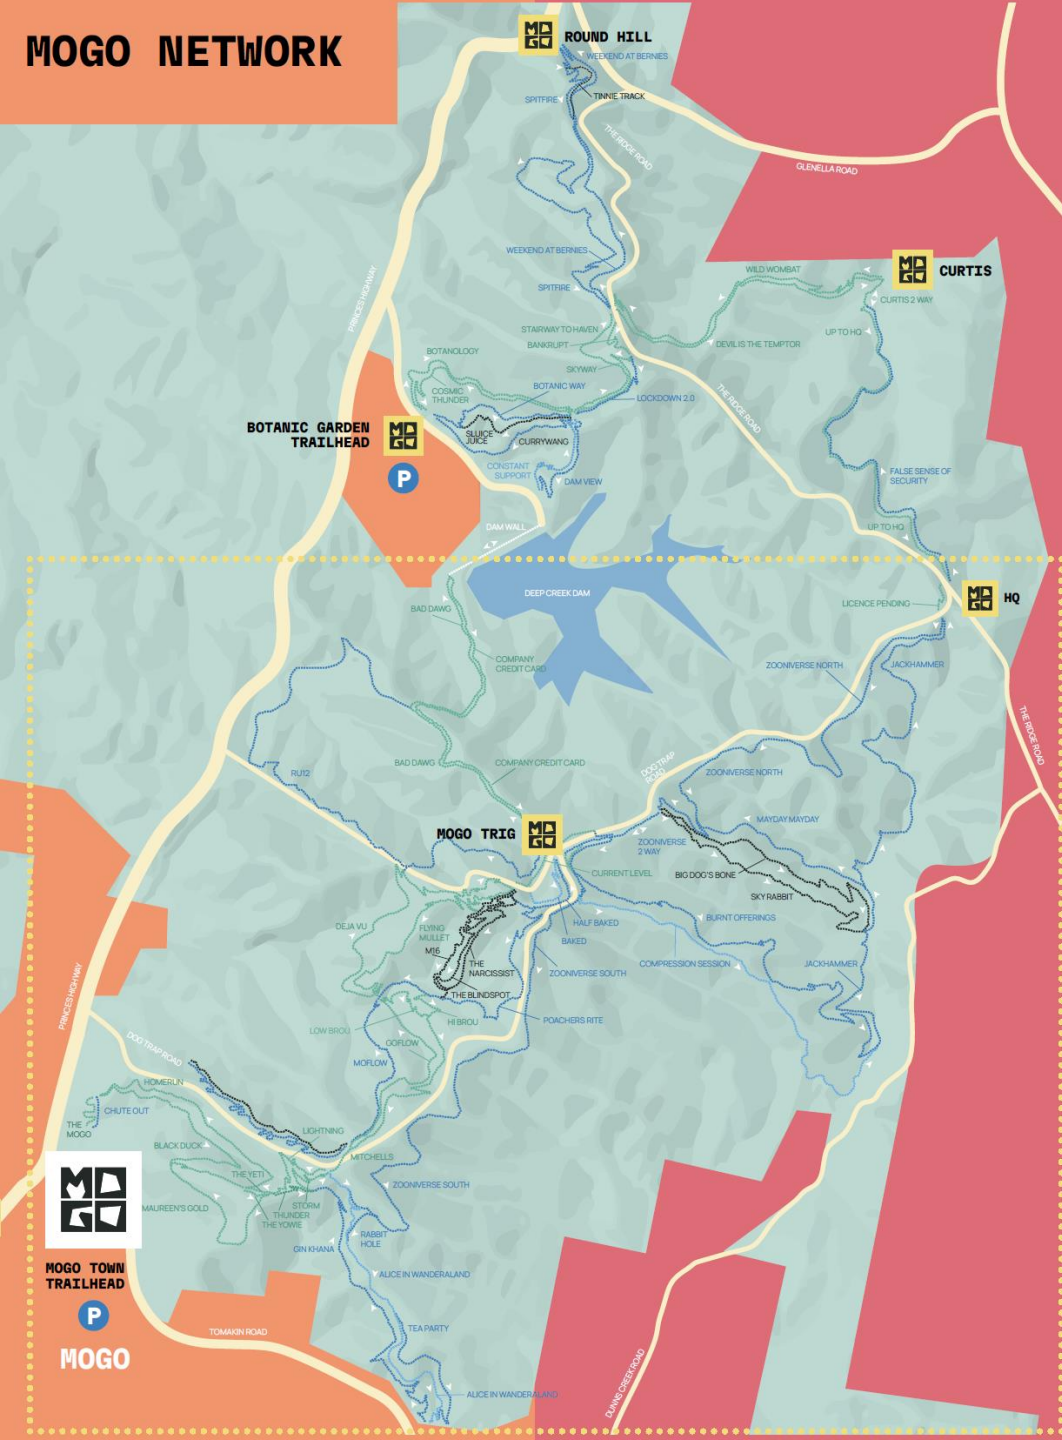

# Overview.

Network is split into East and West of the Princes Highway.

East Side: Stacked loop network with three main trail heads.

West Side: Adventure trail from Mt Wandera with remote drop point.

# MOGO NETWORK

## MOUNT WANDERA TO MOGO 25KM

**MOGO TOWN TRAILHEAD**

P

KNOWLES ROAD

BUCKENBOWRA ROAD